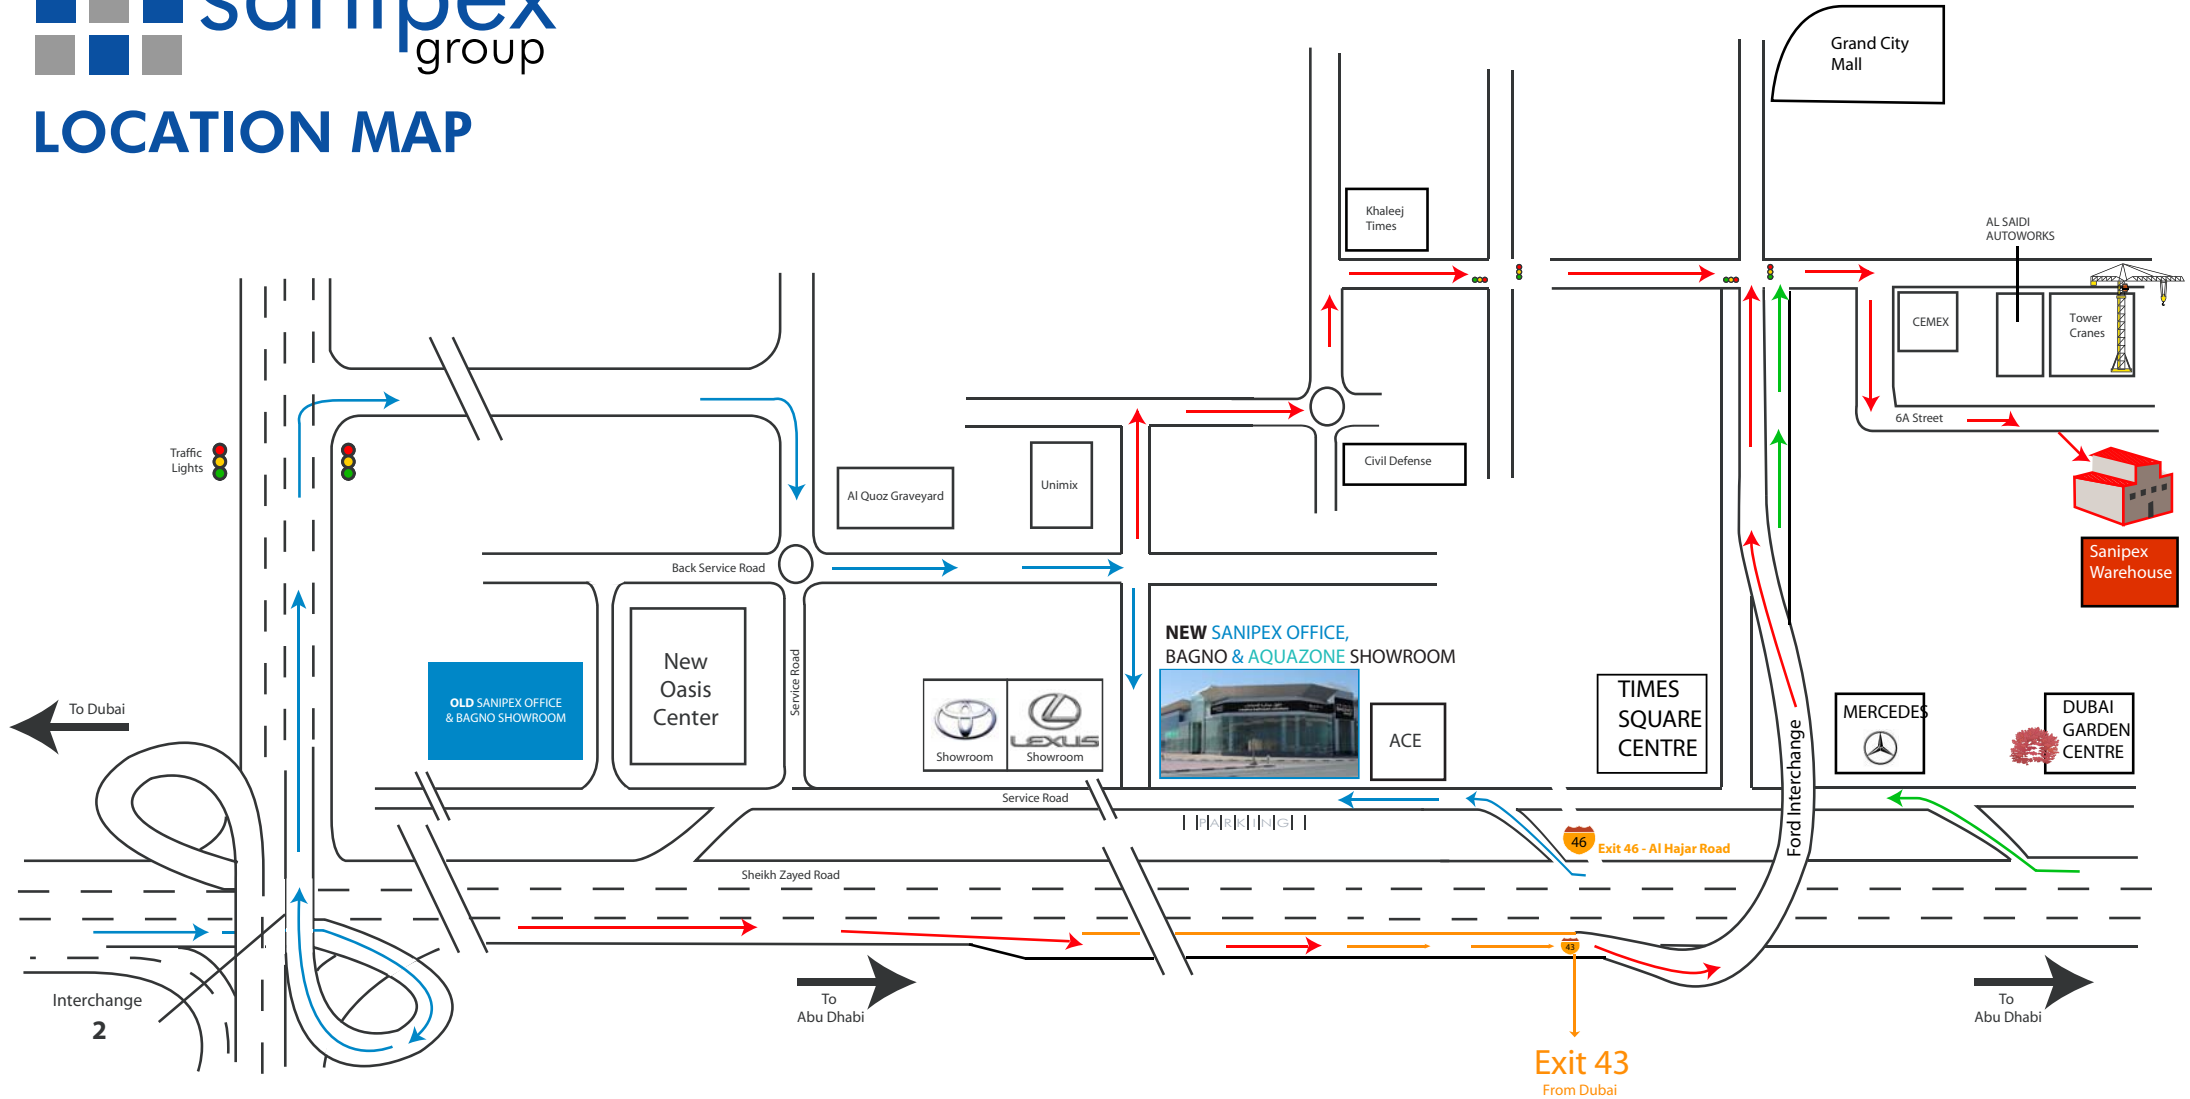

LOCATION MAP

LEGEND

-  Pointing towards Showroom & Office
-  Pointing towards Warehouses
-  Entry to Exit 43 from Dubai
-  Entry to Slip Road from Abu Dhabi Side towards Warehouse
-  Points towards Major Emirates

<p>LOCATION Bagno Design Bldg., Sheikh Zayed Road (Next to Lexus Showroom) P O Box 30871 DUBAI, U.A.E</p>	<p>CONTACT Offices t + 971 4 3307771 f + 971 4 3307177 info@sanipexgroup.com www.sanipexgroup.com</p>	<p>Showrooms: Bagno Design t + 971 4 3307775 f + 971 4 3307577 info@bagnodesign.org www.bagnodesign.org</p> <p>Aquazone t + 971 4 3307775 f + 971 4 3307577 info@aquazone-online.com www.aquazone-online.com</p>
--	--	--